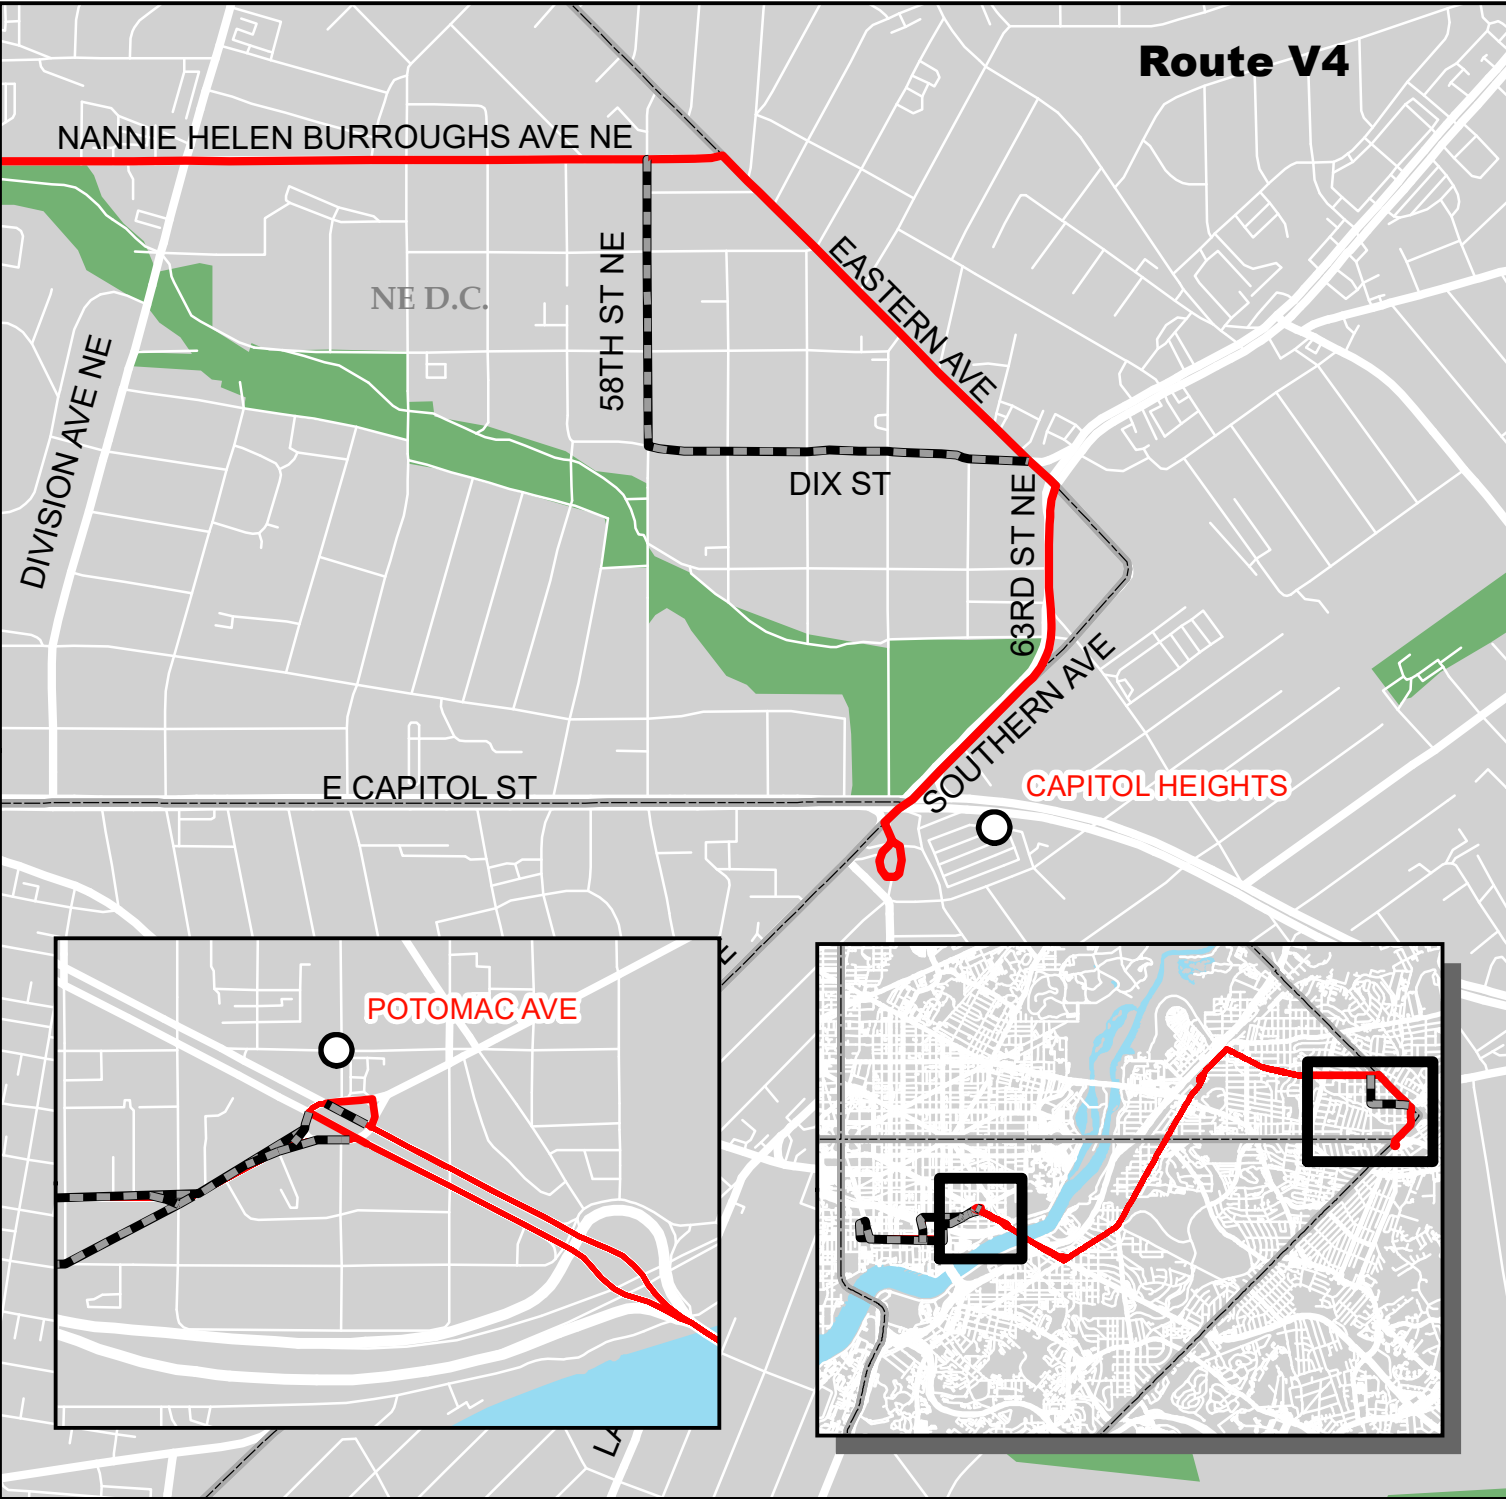

Route V4

Metrobus Snow Detour Map

V4
Capitol Heights-
Minnesota Ave Line

SERVICE ROUTING - SEVERE & LIFELINE

Legend

-  Not Served During Snow
-  V4 Snow Service
-  Roads

Winter 2023-2024